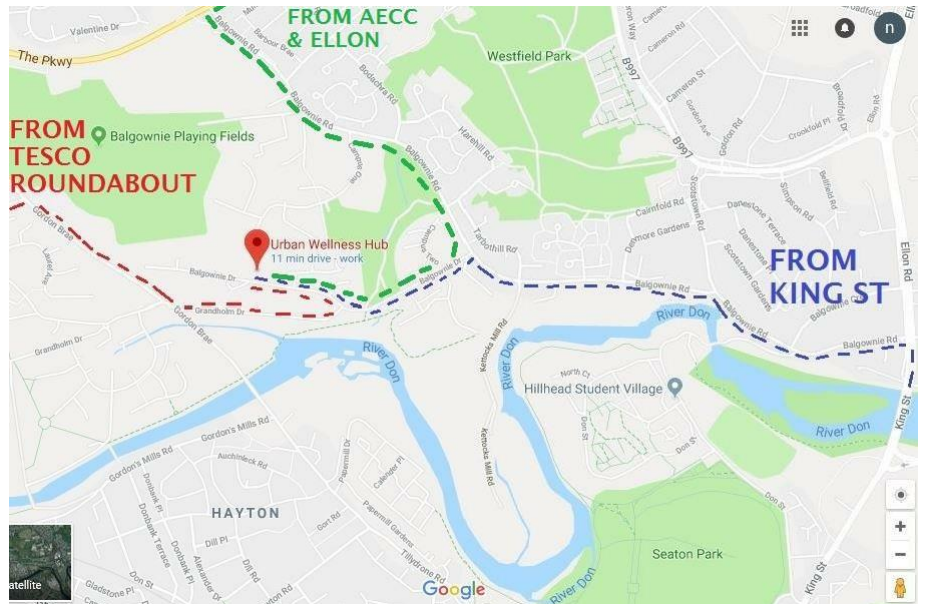

LOCATION: 57.178996, -2.118123

Directions

6 Balgownie Drive, Bridge of Don, Aberdeen AB22 8FD

From the Haudigan & Tesco

Roundabout - head down to the Persley Roundabout and over Persley Bridge to Bridge of Don. At the first roundabout, turn right (Tesco will now be on your left) onto Laurel Drive, continue along to T junction.

Turn right, heading downhill on Gordon Brae towards new Diamond Bridge. Take the 1st left (appx 500M before the bridge), onto Grandholm Dr.

Continue uphill until you meet the next T junction, and turn left which takes you onto **Balgownie Drive**.

LOCATION: 57.178996, -2.118123

Coming from King St, cross over the Bridge of Don and take a left at the 1st lights on Ellon Road. (The Shish Tandoori restaurant is on your left)

Continue up Balgownie Road until you see waste ground with trees and take a left at the fork in the road, (signposted Science Innovation Park & Aberdeen University Playing Fields).

You are still on Balgownie Road, carry on until you see the signs on your left showing “Balgownie Drive, Campus 2 & 3 and Dentist Clinic” as shown in the photo alongside.

You are now on **Balgownie Drive**. Follow the road down through the trees and stay on Balgownie Drive which will sweep round a corner and up to your right.